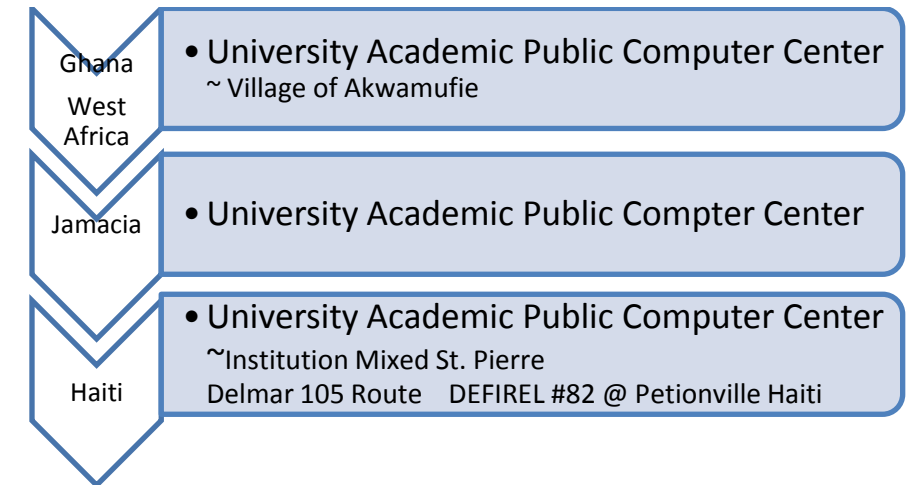

**ST. AUGUSTINE'S NATIONAL FOUNDATION
CECI PSA**

**University Academic
Public Computer Centers
MICHIGAN CAMPUS SITE MAP**

**MICHIGAN CAMPUS SITE MAP
CONTINUED**

NATIONAL CAMPUS SITE MAP

INTERNATIONAL CAMPUS SITES

CENTRAL CONTROL CENTER

UNIVERSITY ACADEMIC PARTNERSHIP ALLIANCES

Consortium on Higher Education; Historical Colleges & Universities
 Caroline Education Community International Public School Academy ("PSA"); University Academic Services
 National Telecommunications and Information Administration; U.S. Department of Commerce

REGIONAL CAMPUSES*

City of Pontiac Michigan

City of Detroit Michigan

City of Flint Michigan

City of Hamtramck

City of Inkster Michigan

City of Dearborn Heights

GLOBAL CAMPUSES